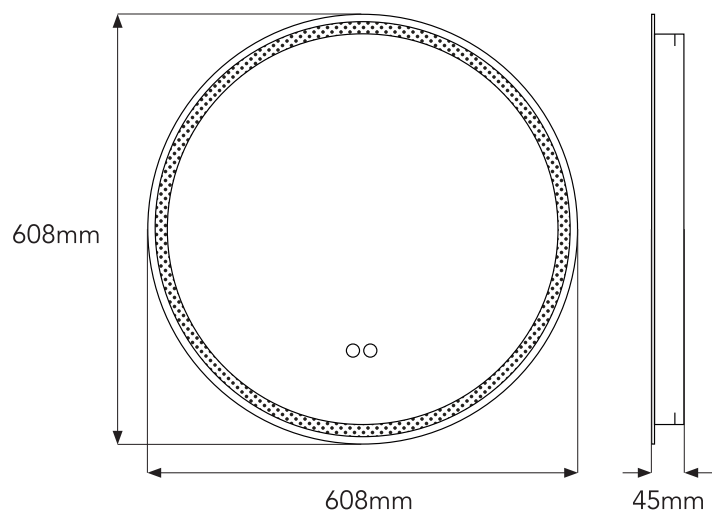

Specifications

- W** 608mm
- H** 608mm
- D** 45mm

WARRANTY

10 years*

*Terms and conditions apply.

Technical drawing

ILUME™

Must be installed by licensed electrician.